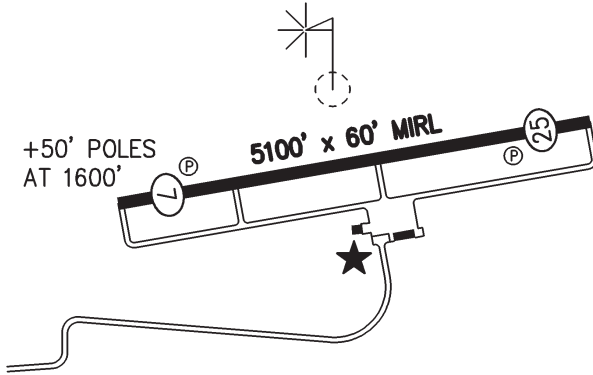

UPDATED: 8/10/2007

Lat: N 34° 11.11'
Lon: W 102° 38.47'

Elev: 3779` MSL
TPA: STD

Sectional: ALBUQUERQUE
Downtown to Apt: 00 nm/W

Owner: CITY OF MULESHOE
 215 S FIRST ST
 MULESHOE TX 79347
Phone: 806-272-4528

Manager: DAVID BRUNSON, CTY MGR
 215 S FIRST ST
 MULESHOE TX 79347
 806-272-4528

ATTENDANCE SCHEDULE: UNATNDD

FUEL: 100LL (SEE REMARKS)

REPAIRS: NO

LIGHTS: DSK-DWN-RDO/CTL 122.8

CTAF: 122.9

REMARKS: FOOD-LODGING (6 MI); FUEL IS AVAILABLE BY CONTACTING WESTERN 66 IN MULESHOE AT 806-272-4556. FOR EMERGENCY FUEL CALL 806-272-4556;